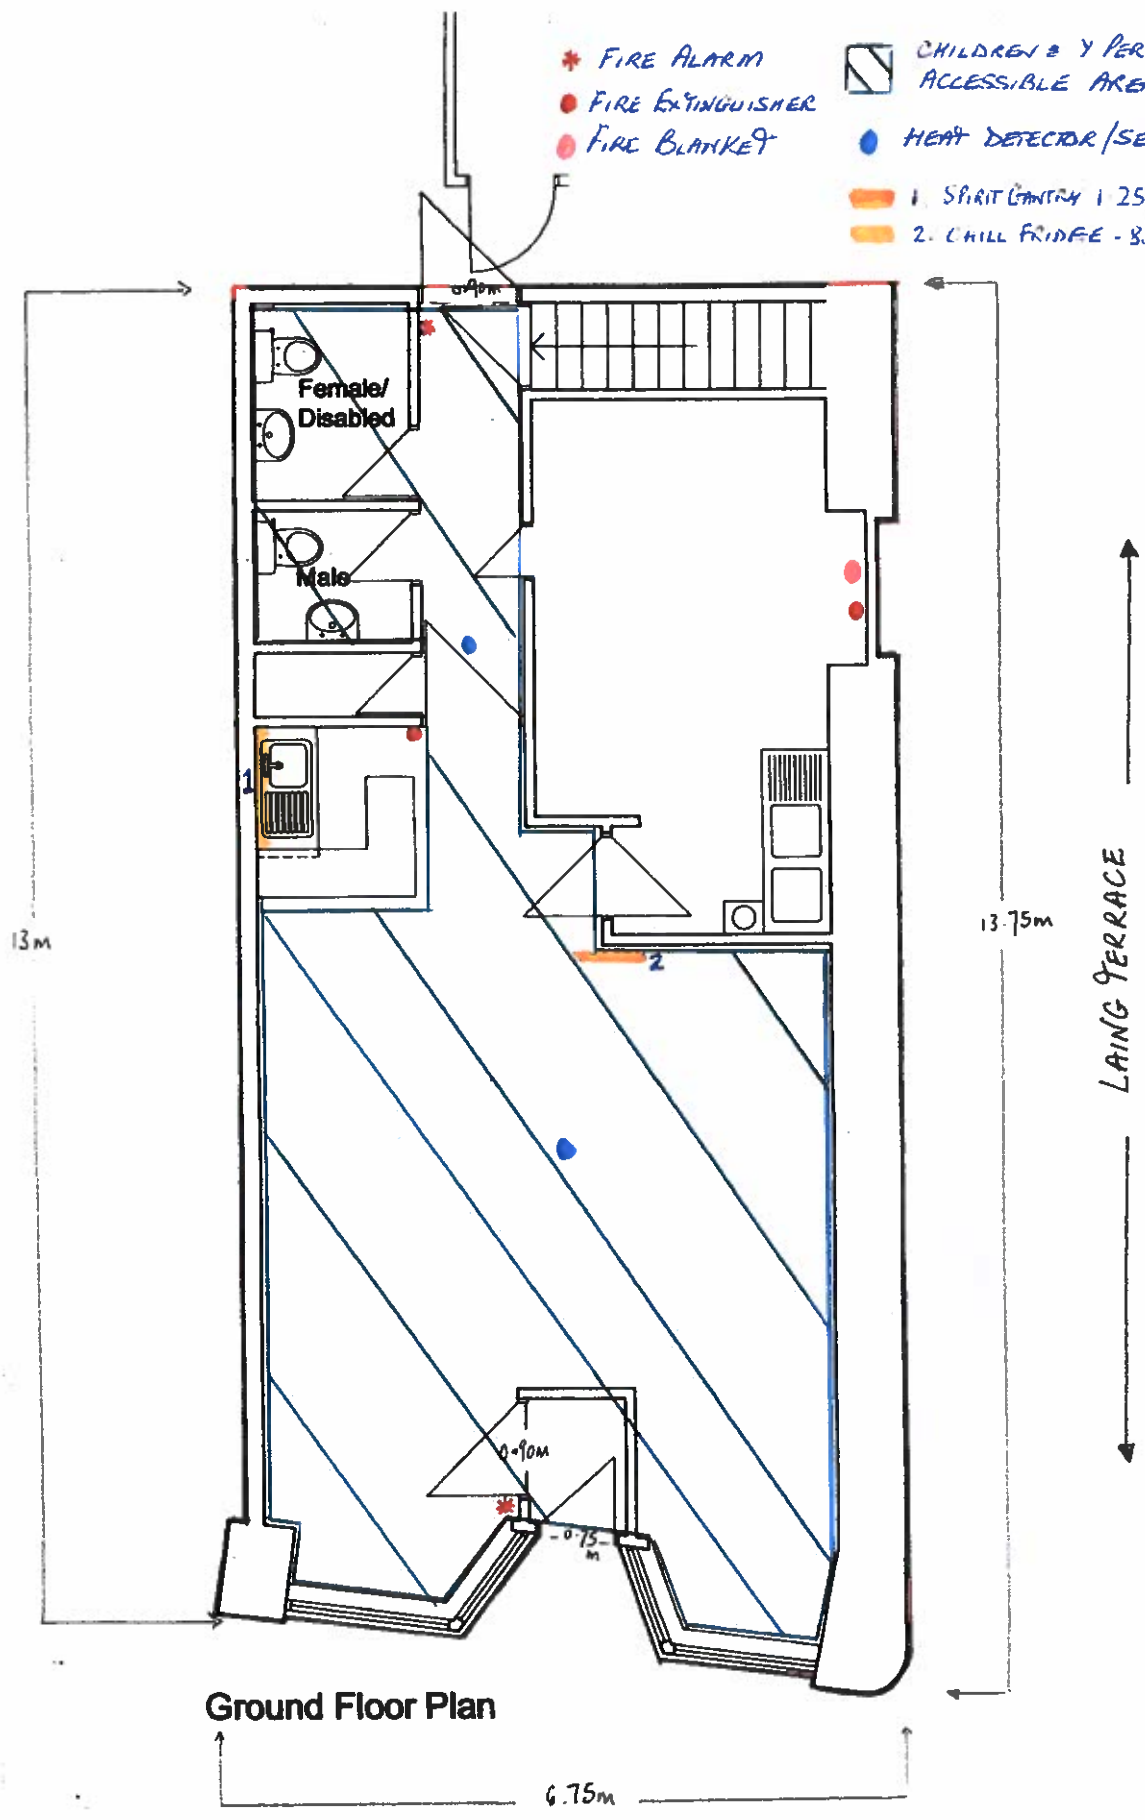

- \* FIRE ALARM
- FIRE EXTINGUISHER
- FIRE BLANKET
- ◻ CHILDREN & Y PERSON ACCESSIBLE AREAS.
- HEAT DETECTOR / SENSOR
- 1. SPIRIT CANTINA 1.25m<sup>2</sup>
- 2. CHILL FRIDGE - 850mm X 1650mm

Ground Floor Plan

DOVEMOUNT PLACE

SCALE 1:50